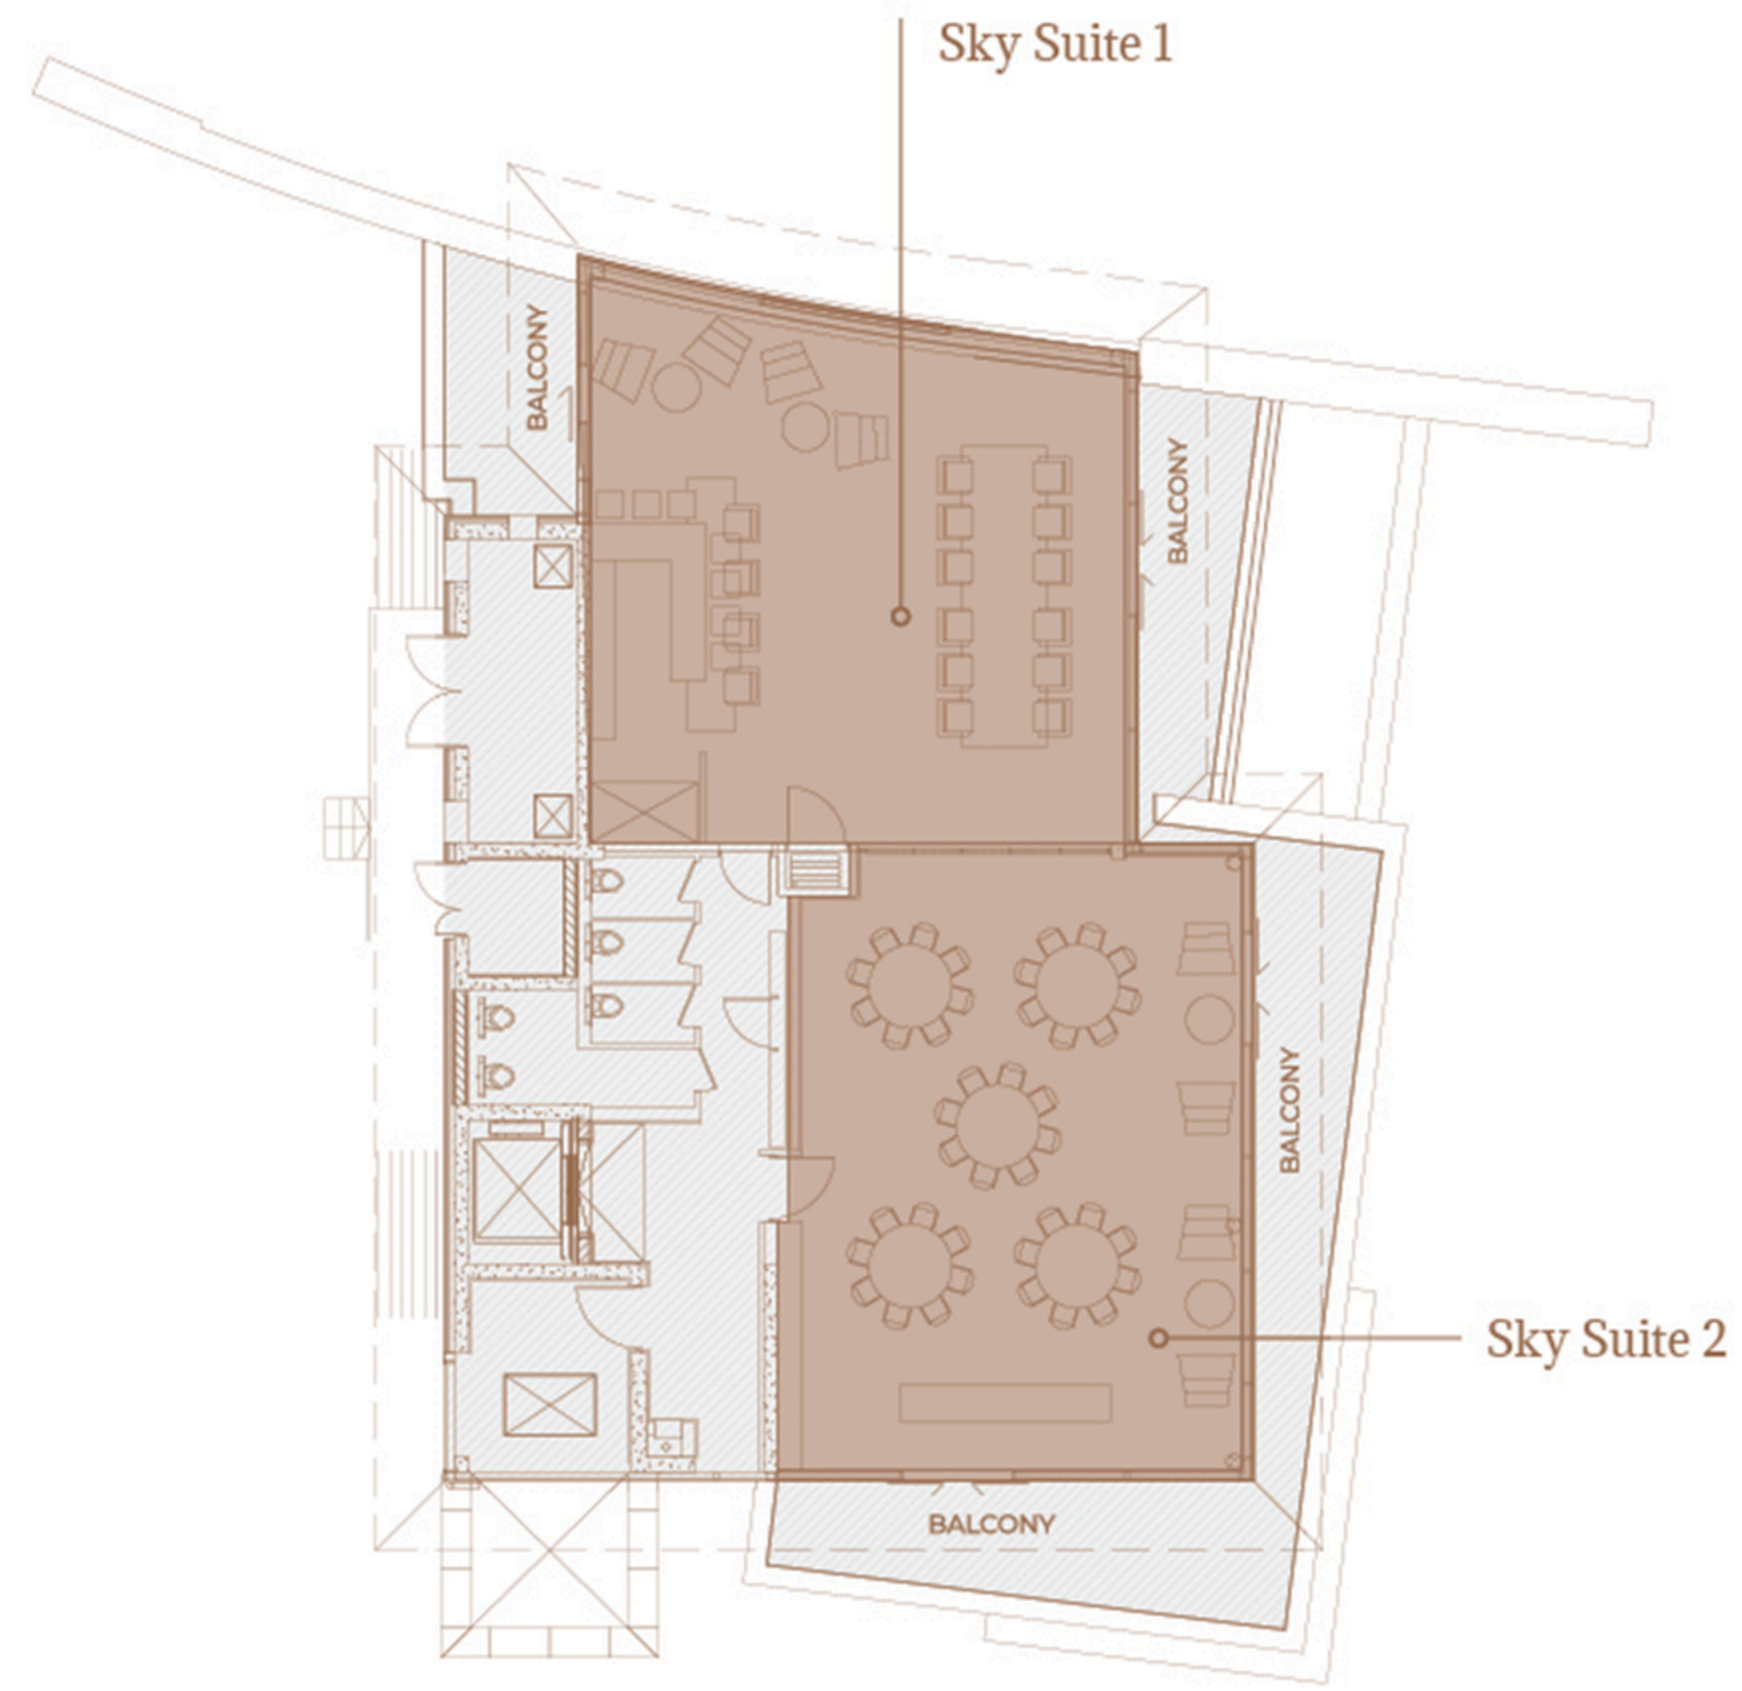

Sky Suite

Sky Suite 1+2 Capacity

Theatre	50
Banquet	40
Classroom	35
Cabaret	28
Reception	50
U-Shape	24

- Location: Seventh floor

- Size: 111 sq.m

- Ceiling height: 2.8 - 3 m

- Natural Daylight: Yes

- Lighting: Yes