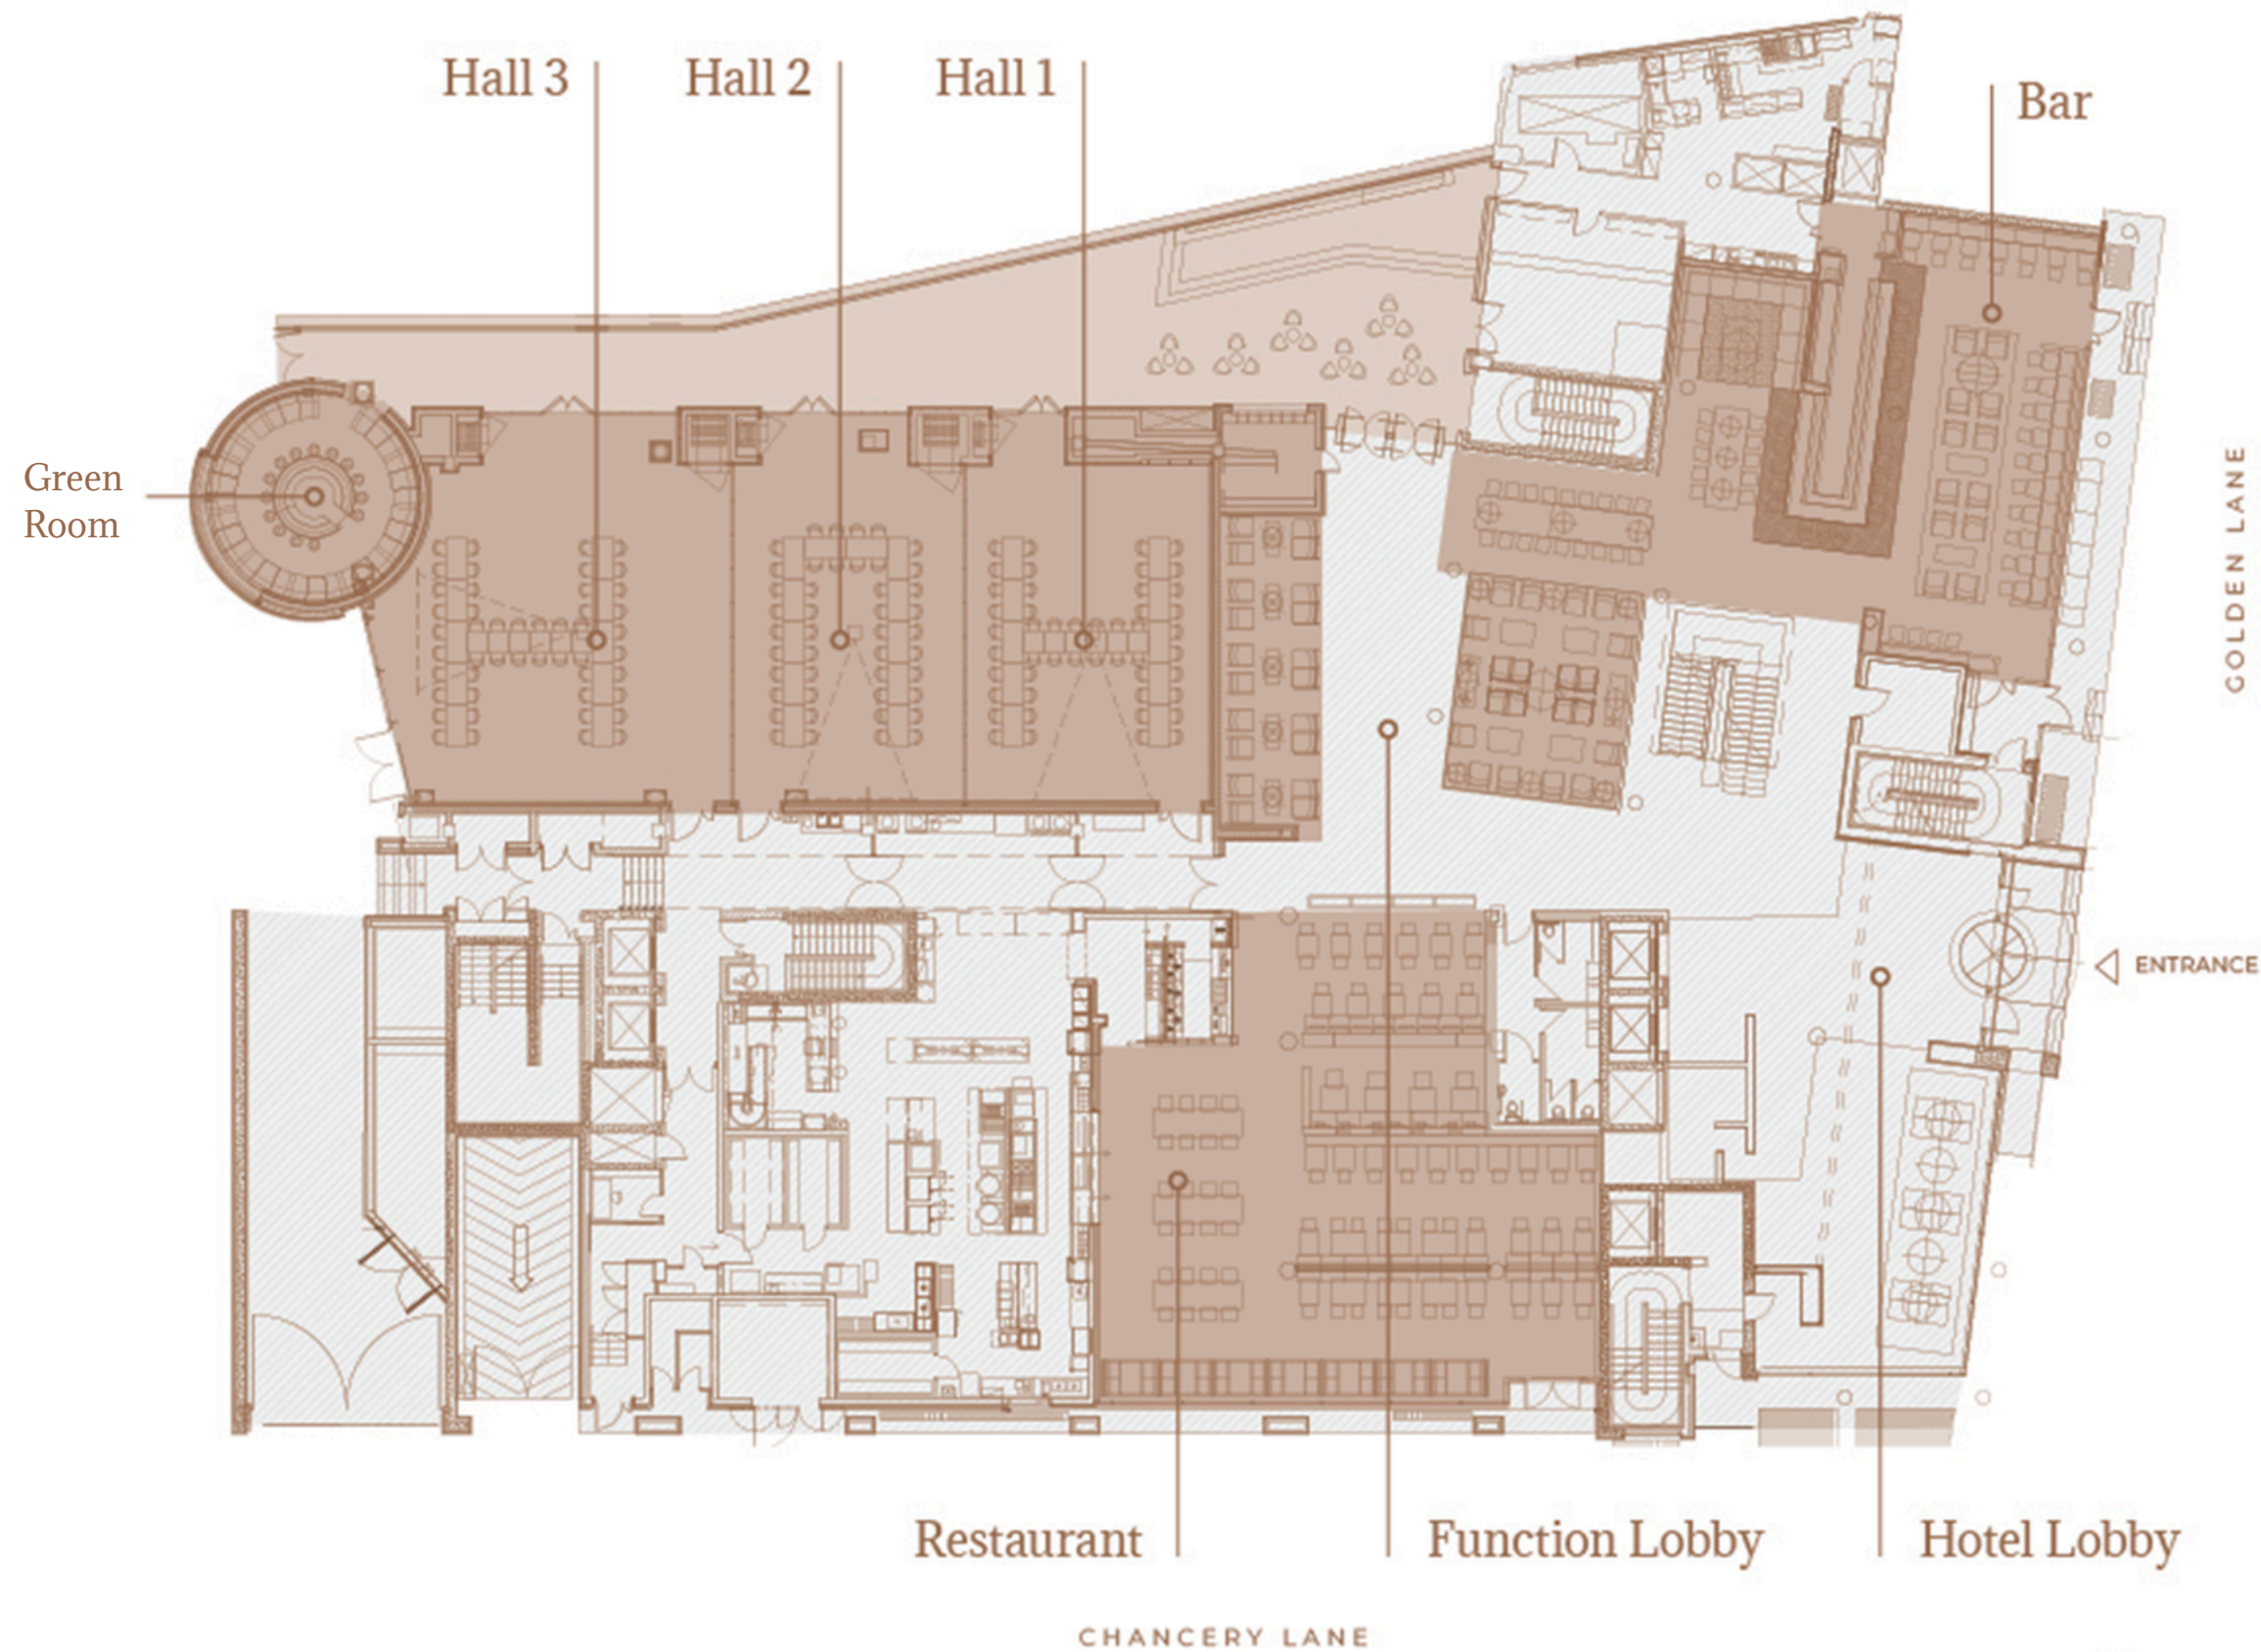

Goldsmiths Hall

Ground Floor

Hall 1 Capacity

Theatre	112
Banquet 10/12	80/96
Classroom	72
Cabaret	64
Reception	110

Hall 2 Capacity

Theatre	112
Banquet 10/12	80/96
Classroom	66
Cabaret	64
Reception	110

Hall 3 Capacity

Theatre	168
Banquet 10/12	100/120
Classroom	90
Cabaret	72
Reception	150

Green Room

Boardroom	8
-----------	---

Location: Ground floor

Size: 348 sq.m

Function lobby: 160 sq.m

Ceiling height: 3 - 3.85 m

Lighting: Yes