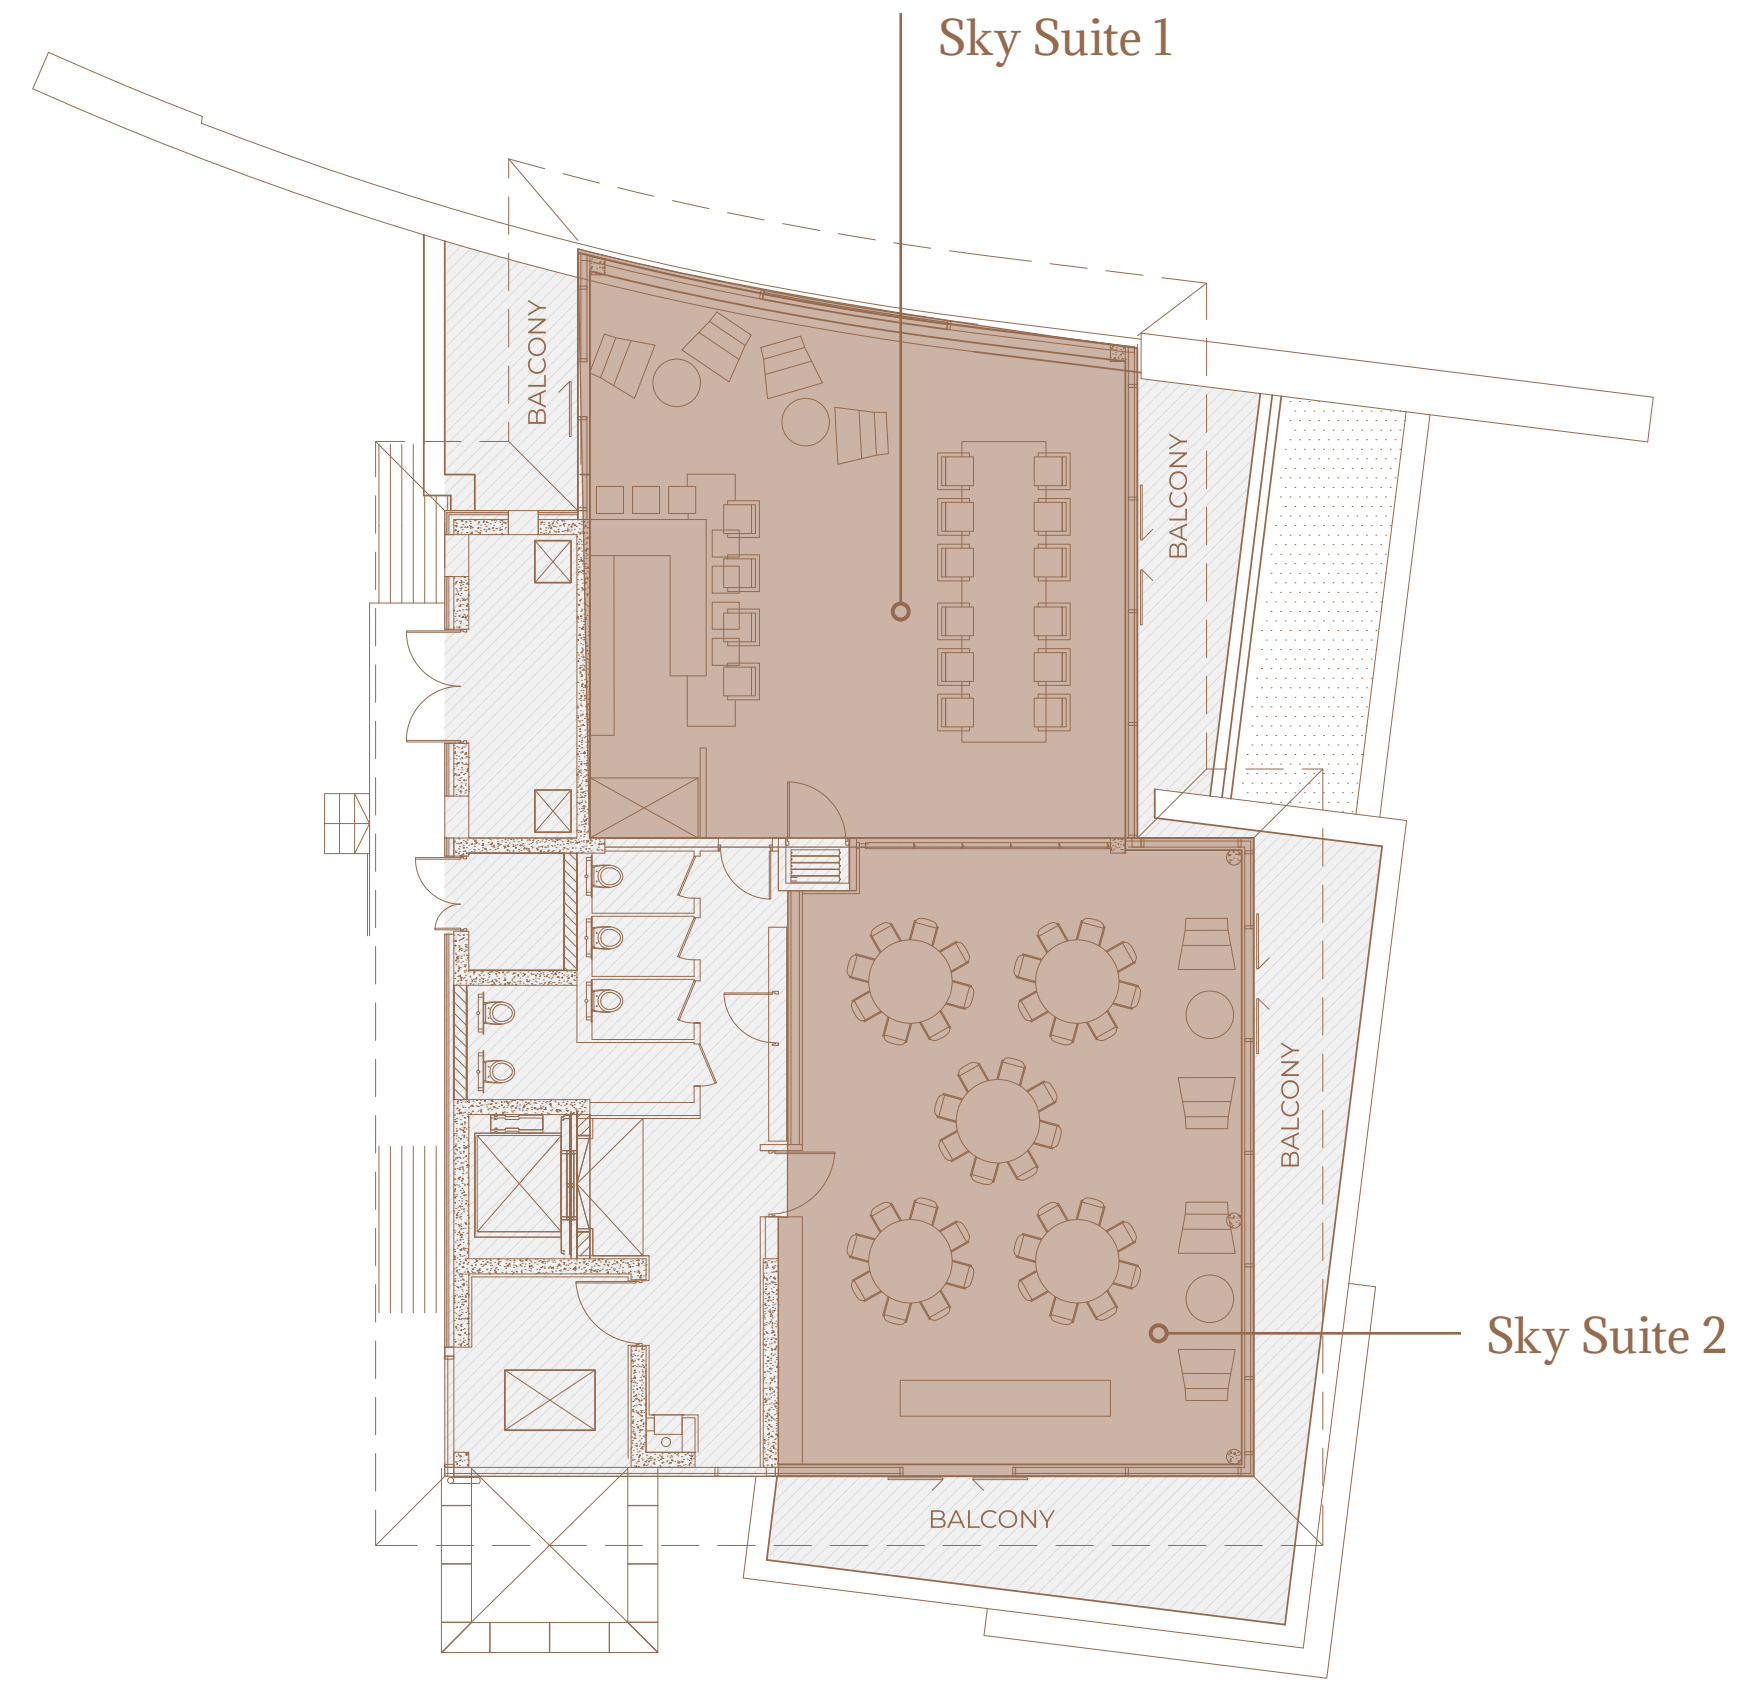

Sky Suite (Hotel)

Suite 1 Capacity

Boardroom	14
Reception	30

Suite 2 Capacity

Boardroom	16
Reception	50

Suite 1+2 Capacity

Theatre	50
Classroom	35
Banquet	40
Cabaret	28
Reception	30

Location: Seventh floor

Size: 223 sq.m

Ceiling height: 2.8-3m

Natural Daylight: Yes

Lighting: Yes

Air-conditioning: Yes

■ Convention Centre ■ Office Areas