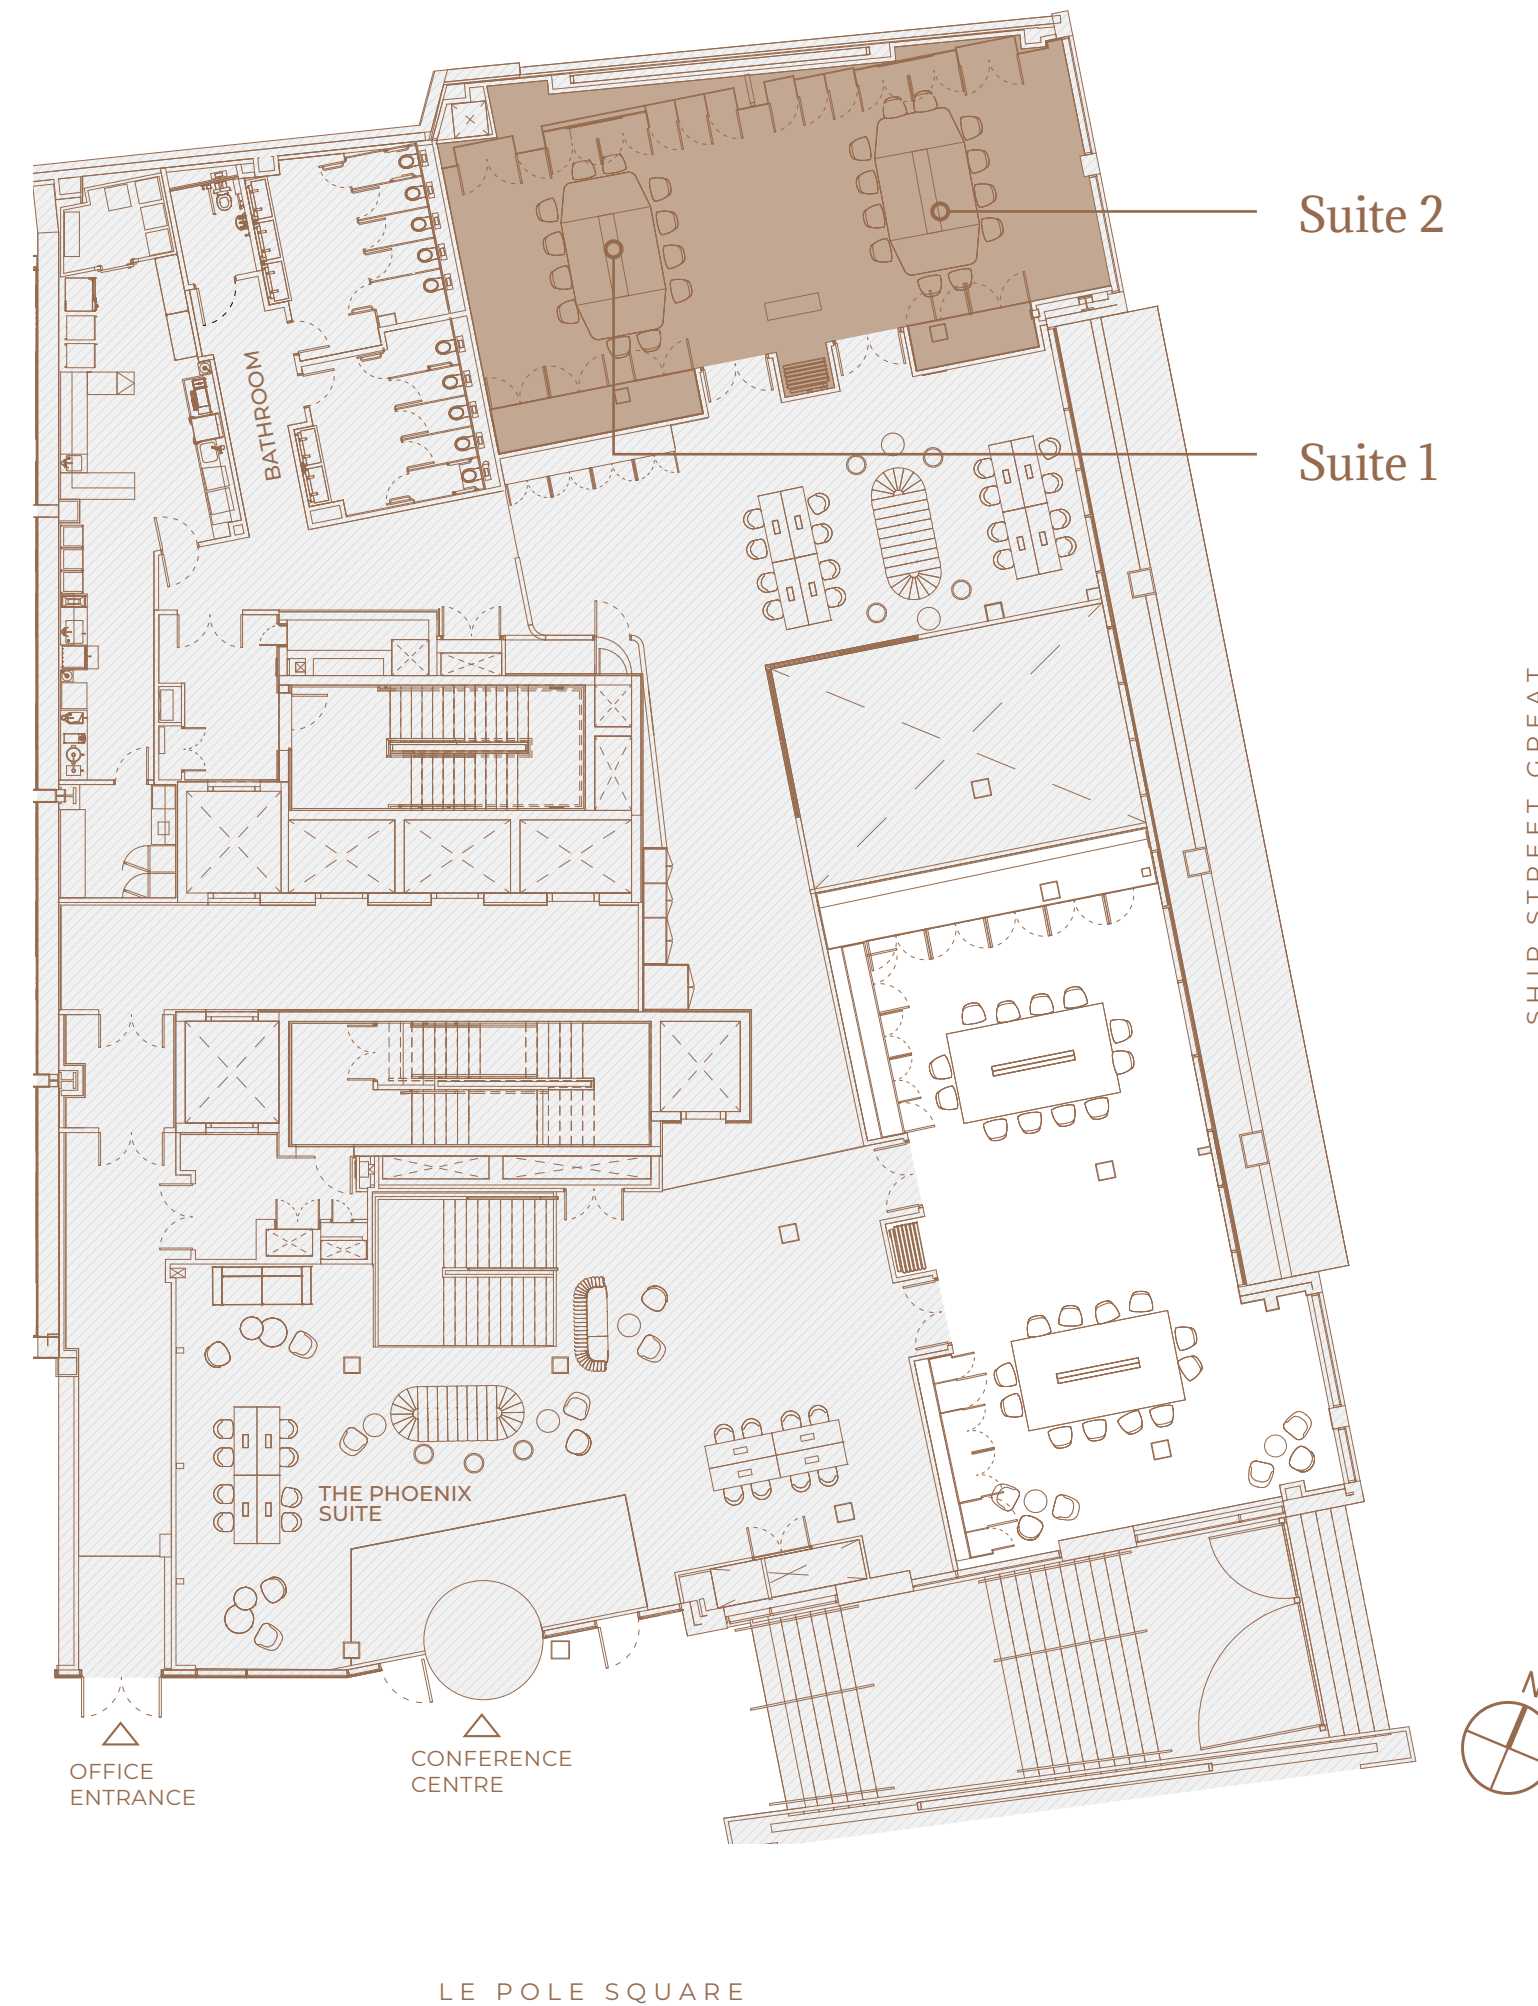

The Robinson Suite

Upper Ground Floor

Suite 1 & 2 Capacity

Theatre	110
Banquet	80
Classroom	72
Cabaret	64
Exhibition	110

Suite 1 Capacity

Theatre	55
Classroom	36
Cabaret	32
Exhibition	55

Suite 2 Capacity

Theatre	55
Classroom	36
Cabaret	32
Exhibition	55

The Robinson Suite is named after Ireland's first female President & former United Nations High Commissioner for Human Rights. This space offers flexible event set ups and also overlooks Ship Street & Dublin Castle.

Location: Upper ground floor

Size: 108 sq. m

Ceiling height: 3.2 m

Dividable: Yes

Natural daylight: Yes

Screens & projectors: In-built

Air-conditioning: Yes

Free Wi-Fi: Yes

Pillars: No

Lobby: 277 sq. m / Breakout area