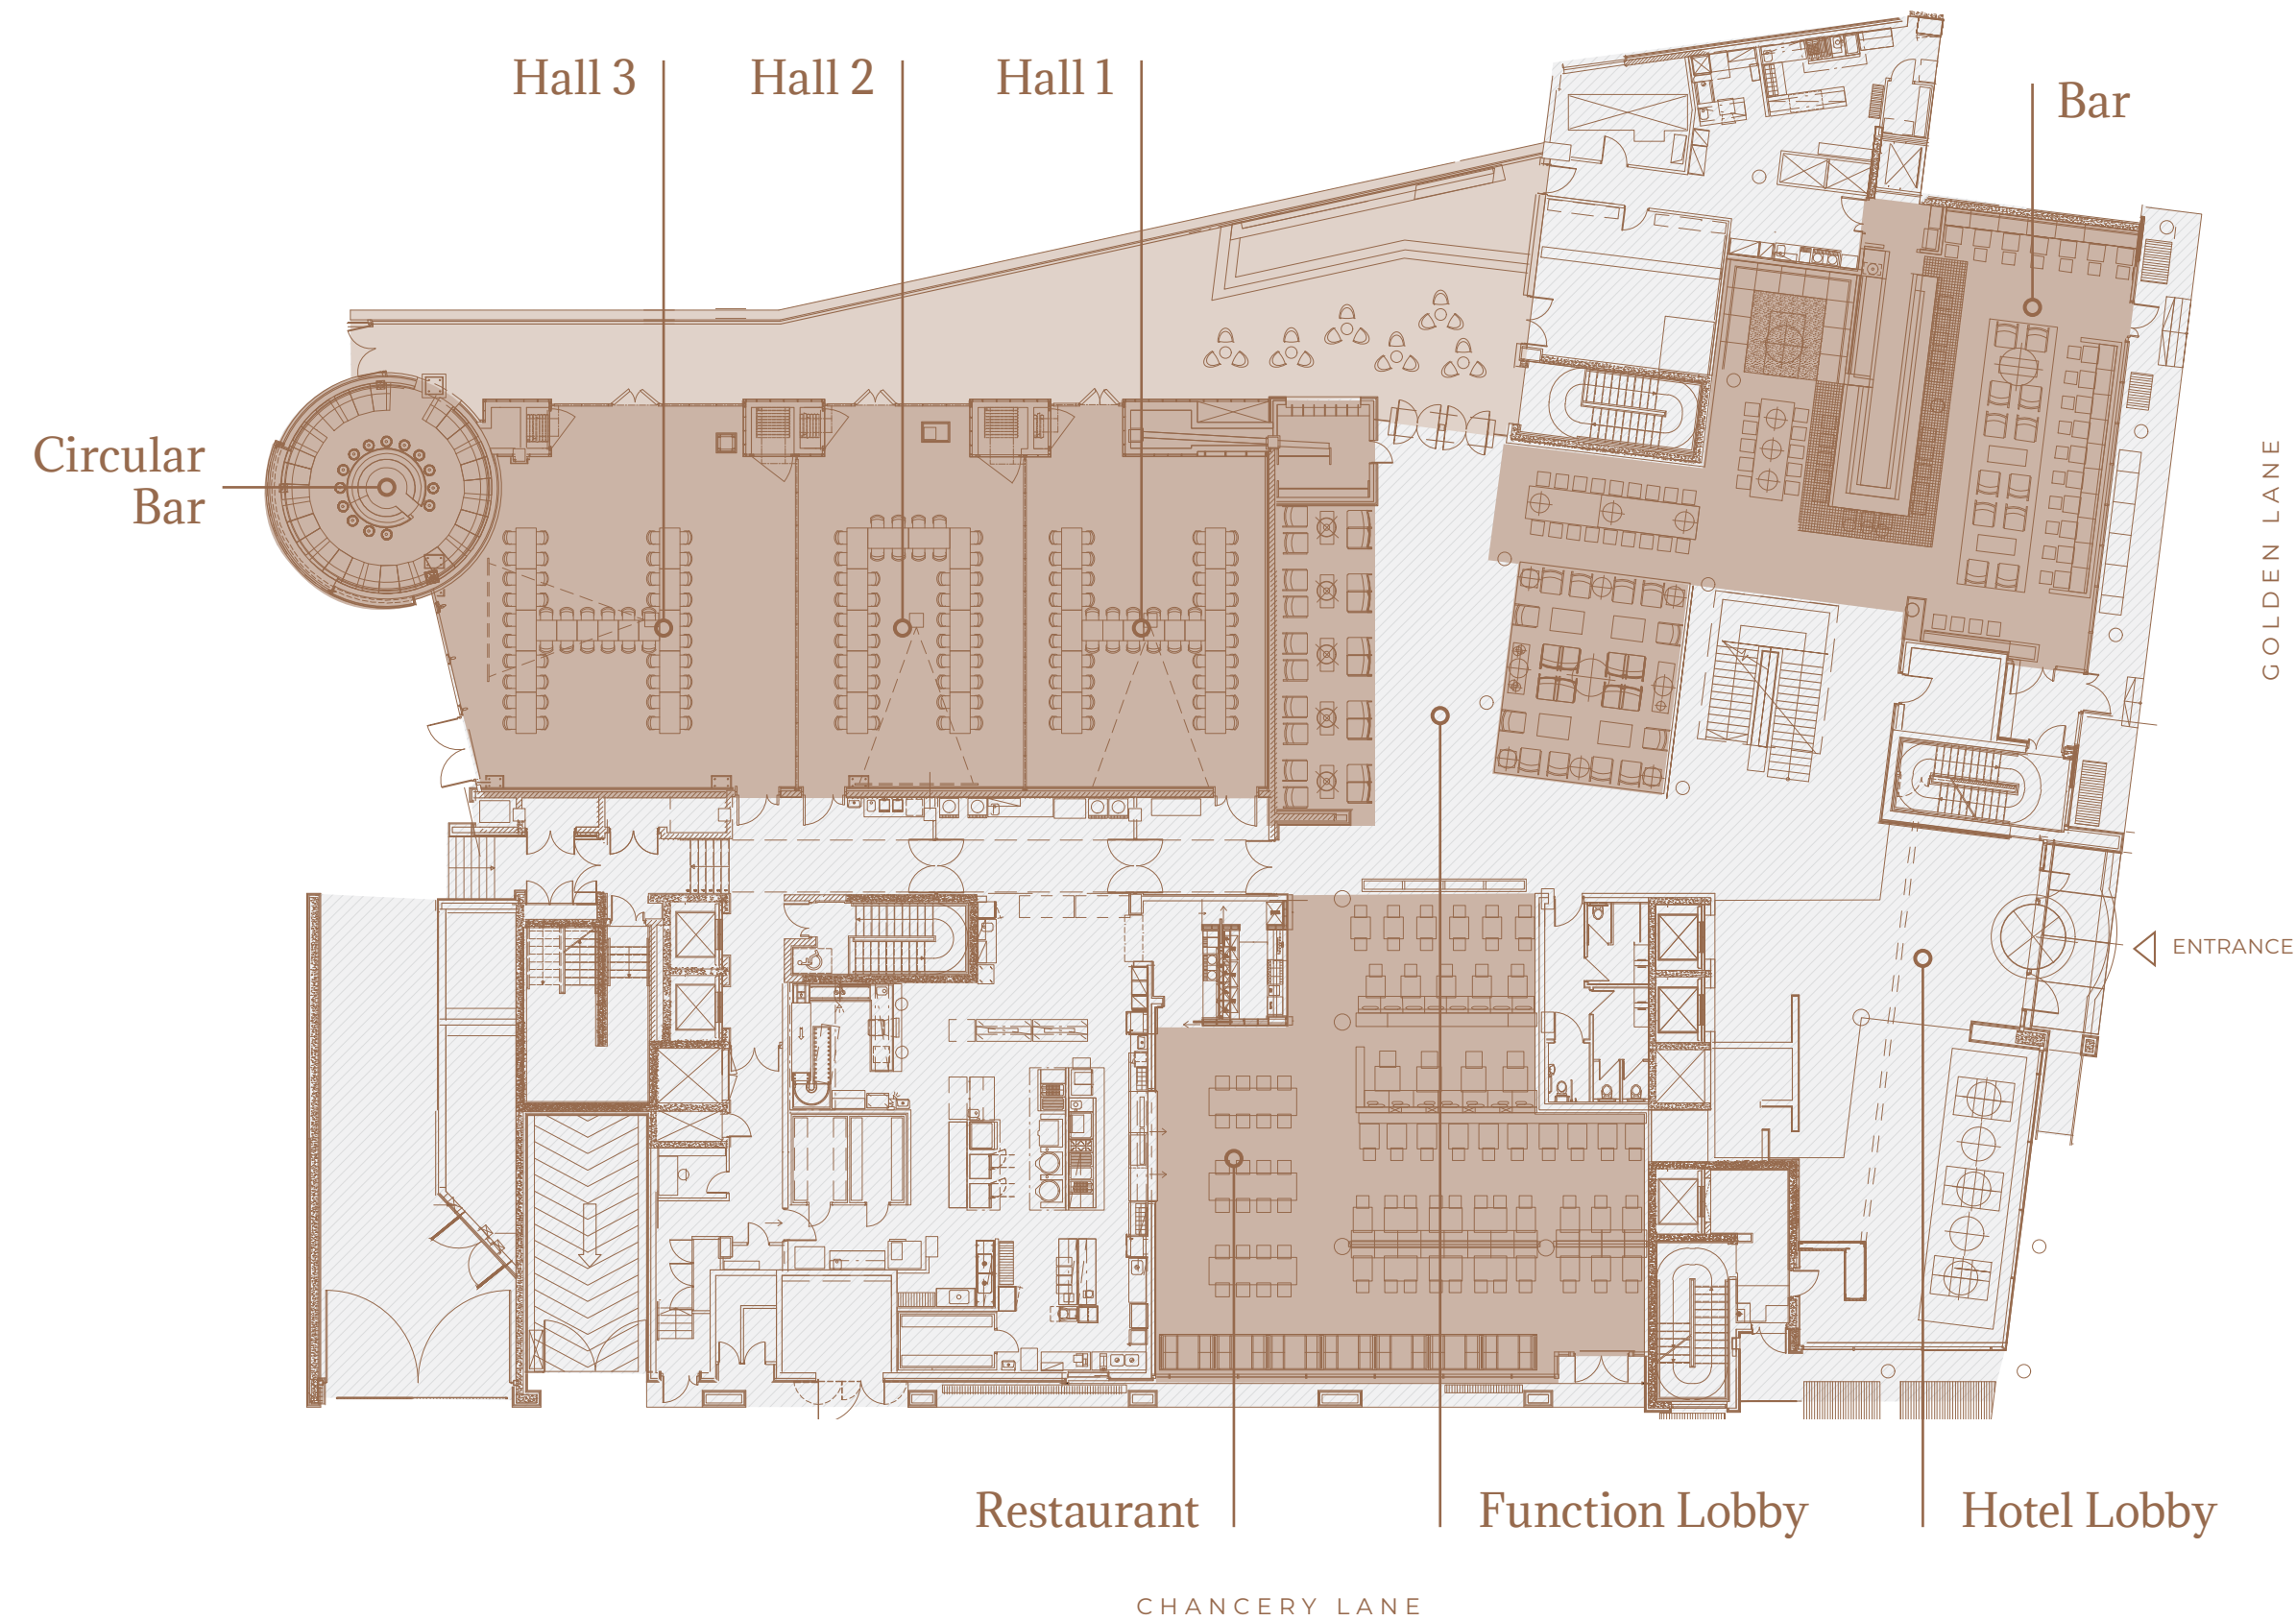

## Ground Floor

### Hall 1 Capacity

Theatre	112
Classroom	72
Banquet	80
Cabaret	42
Reception	110

### Hall 2 Capacity

Theatre	112
Classroom	66
Banquet	80
Cabaret	42
Reception	110

### Hall 3 Capacity

Theatre	168
Classroom	90
Banquet	100
Cabaret	70
Reception	150

Location: Ground floor  
 Size: 1342 sq.m  
 Ceiling height: 3-3.85m  
 Lighting: Yes  
 Air-conditioning: Yes  
 Lobby: 160 sq. m preconference